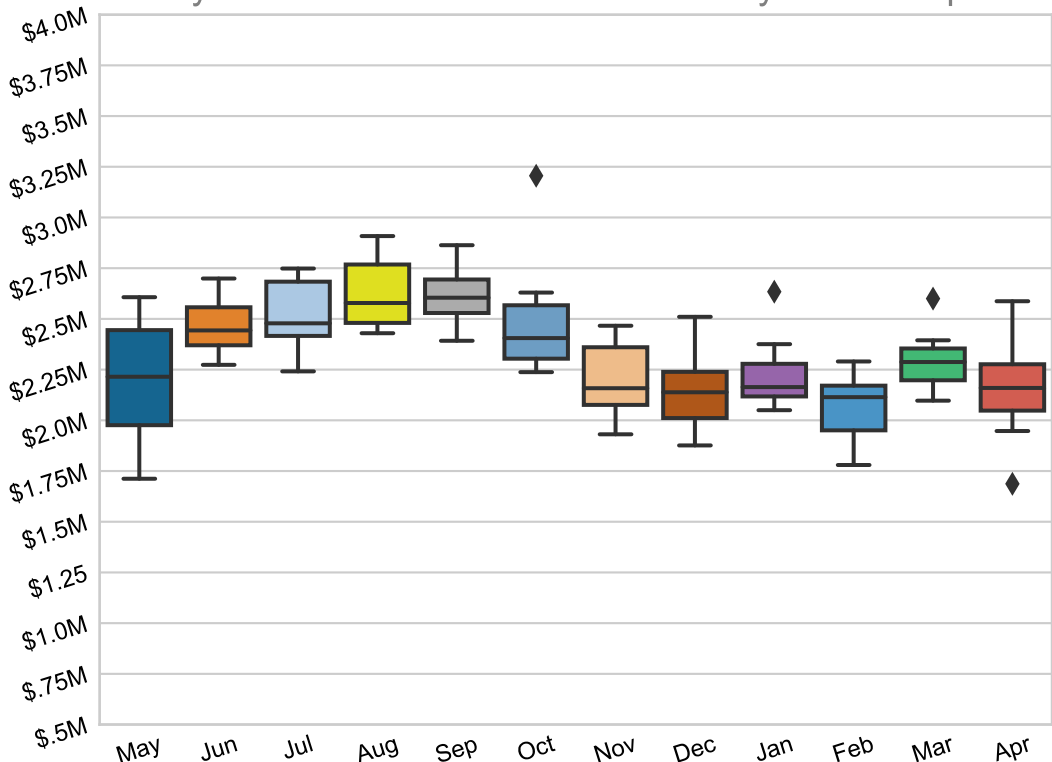

Monthly GGRT Distributions to PPRF May 2011 to Apr 2018

Diamonds are Actual Outliers to Expected Range

Middle Line = Month's Median