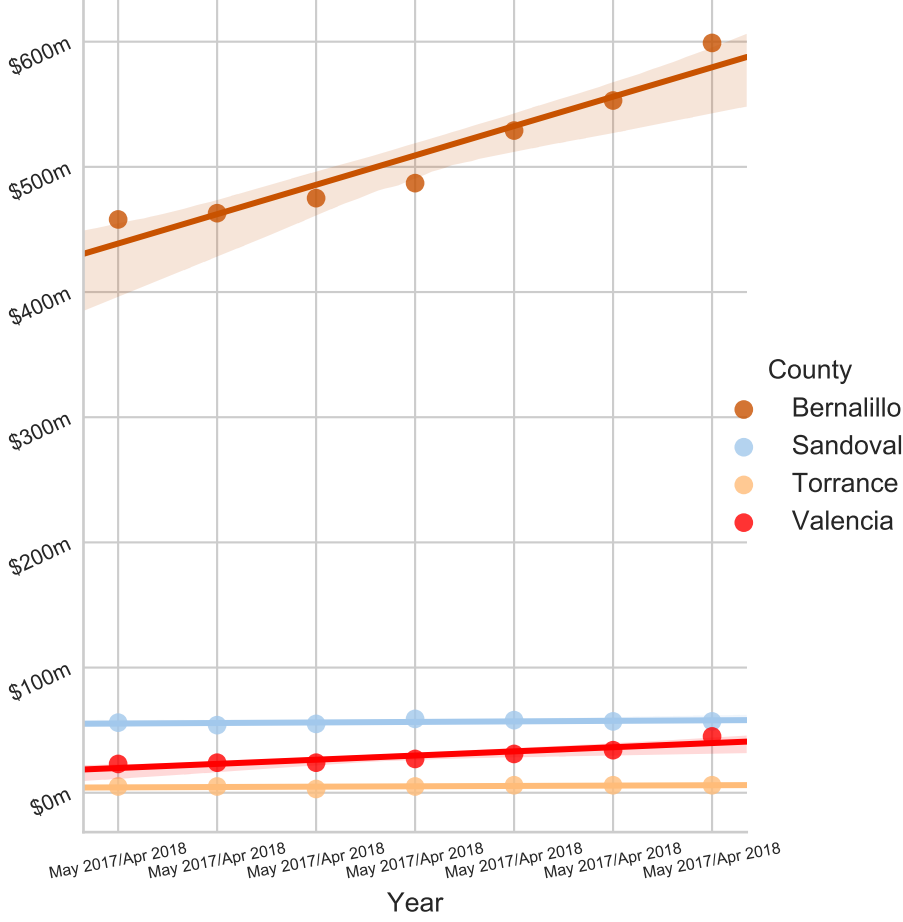

# May 2011 to Apr 2018 Yearly GRT Taxes Generated Mid-Region COG

GRT Taxes

- County
- Bernalillo
  - Sandoval
  - Torrance
  - Valencia

Year

# May 2011 to Apr 2018 Yearly GRT Taxes Generated North Central COG

GRT Taxes

Year