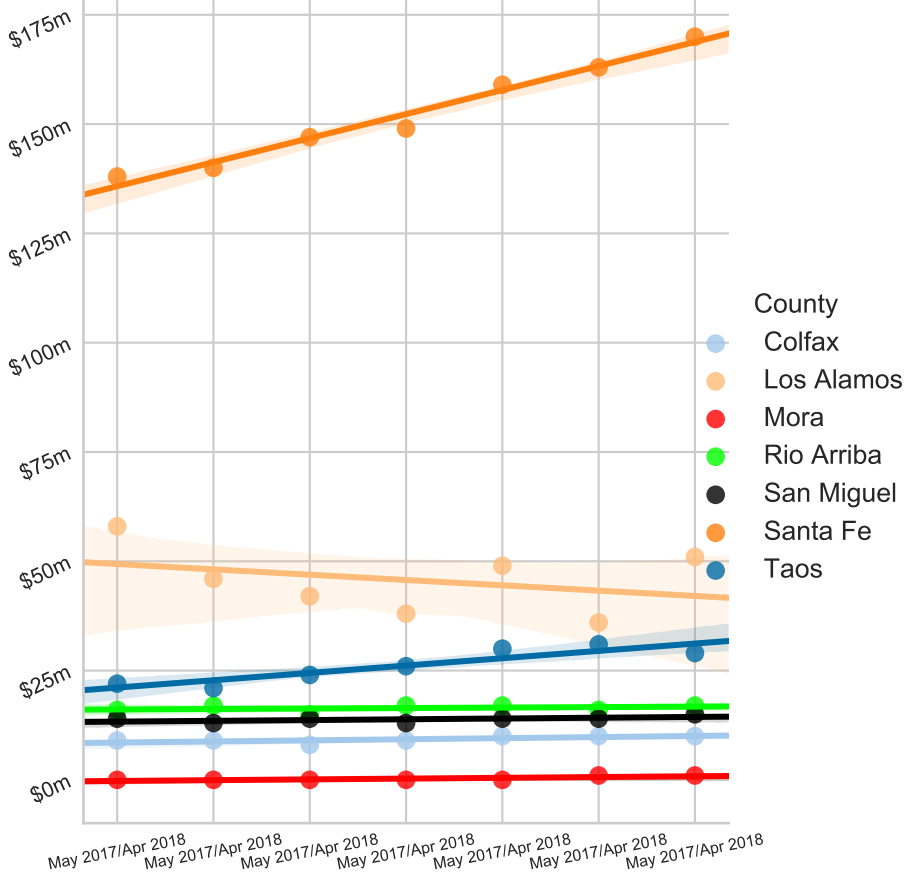

# May 2011 to Apr 2018 Yearly GRT Taxes Generated Mid-Region COG

GRT Taxes

- County
- Bernalillo
  - Sandoval
  - Torrance
  - Valencia

Year

# May 2011 to Apr 2018 Yearly GRT Taxes Generated North Central COG

GRT Taxes

Year

# May 2011 to Apr 2018 Yearly GRT Taxes Generated SouthEastern COG

GRT Taxes

- County
- Chaves
  - Eddy
  - Lea
  - Lincoln
  - Otero

Year

May 2011 to Apr 2018 Yearly GRT Taxes Generated SouthWest COG