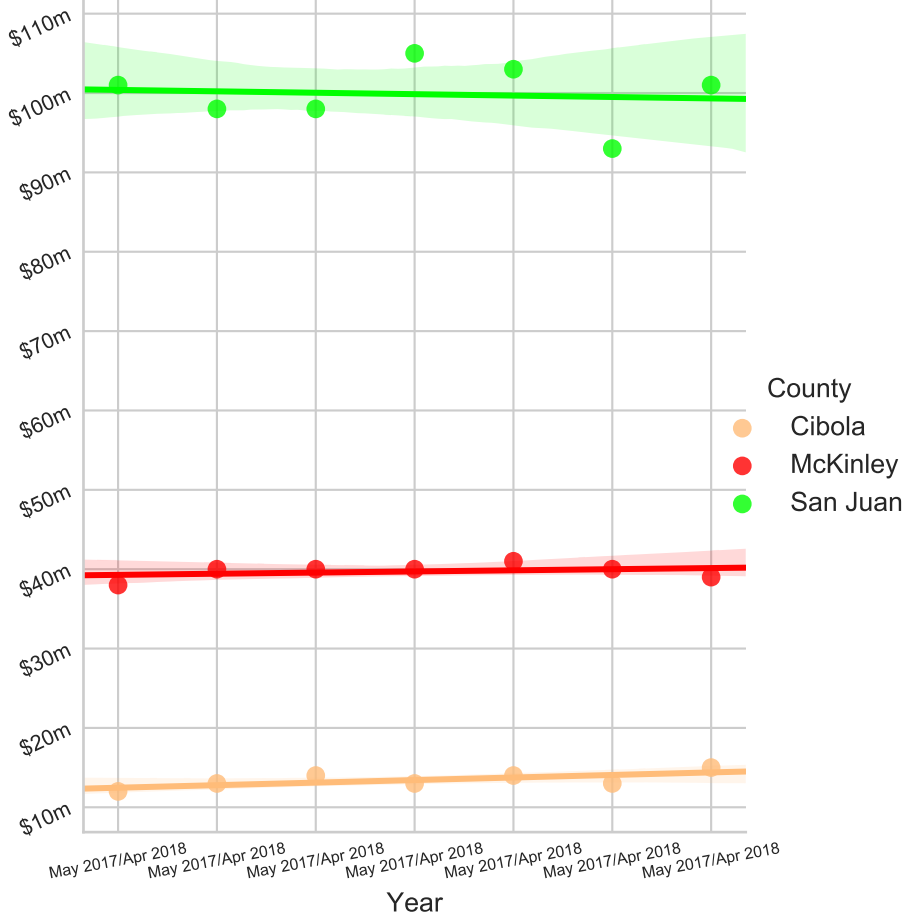

# May 2011 to Apr 2018 Yearly GRT Taxes Generated North Central COG

GRT Taxes

Year

# May 2011 to Apr 2018 Yearly GRT Taxes Generated NorthWest COG

GRT Taxes