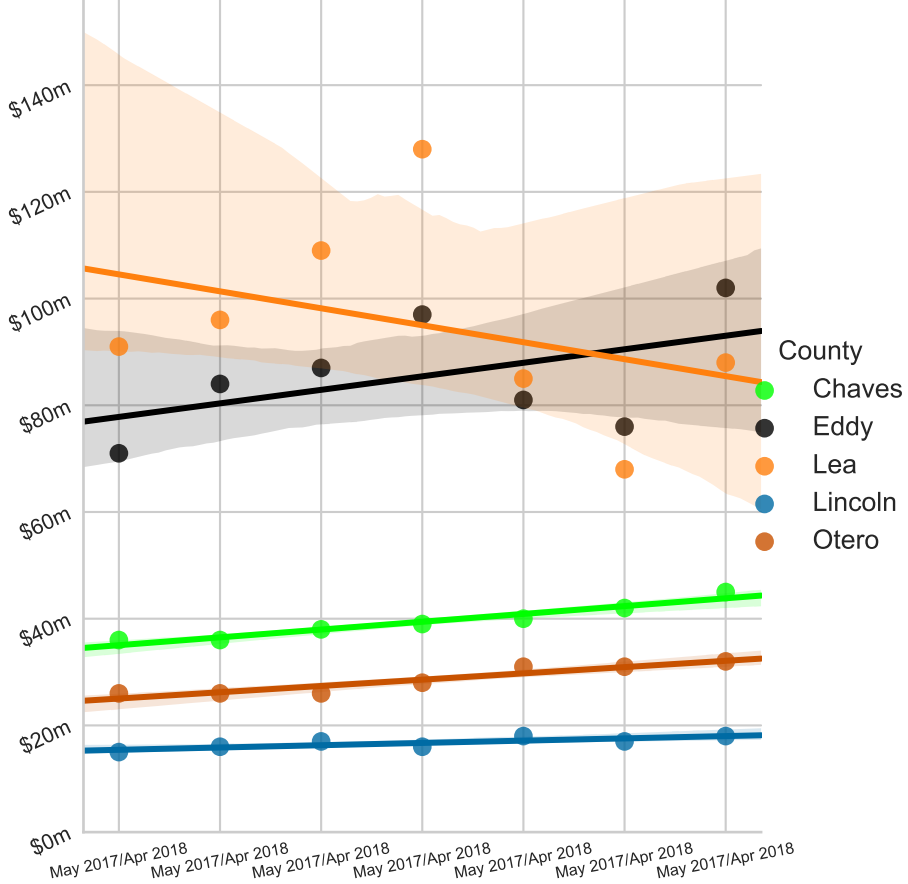

May 2011 to Apr 2018 Yearly GRT Taxes Generated SouthEastern COG

GRT Taxes

1. County
2. Chaves
   - Eddy
   - Lea
   - Lincoln
   - Otero

Year