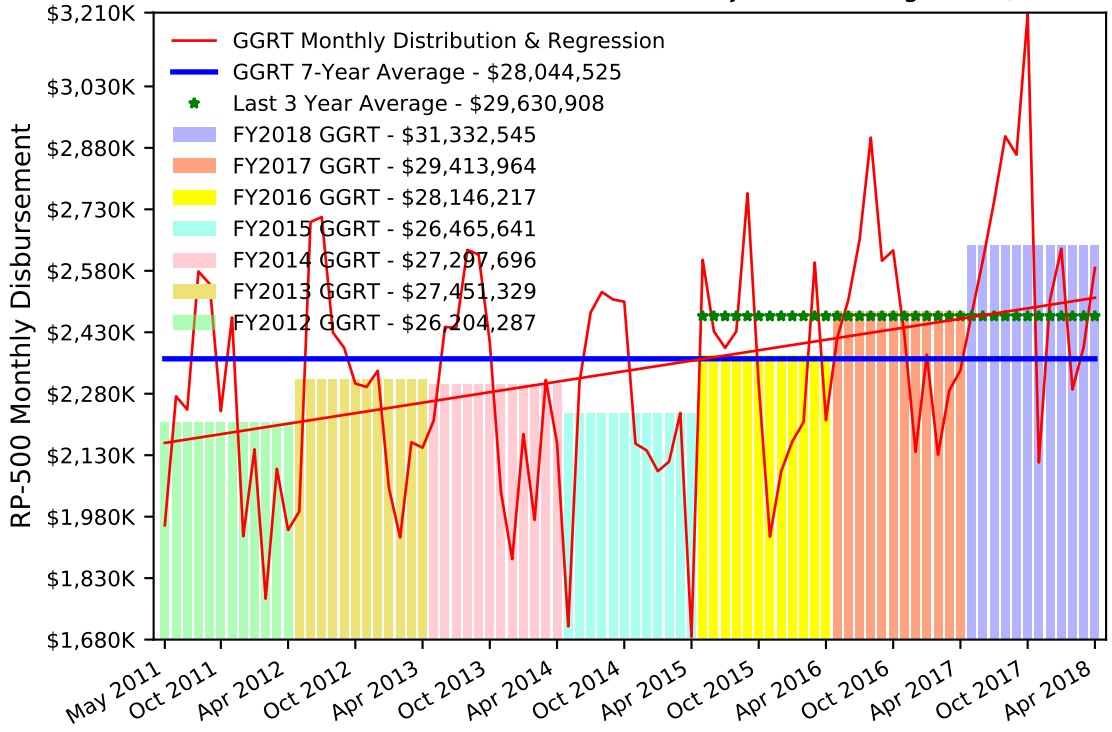

GGRT Actual Distributions for NMFA Public Project Revolving Fund (CRSPPR)

Tax & Rev Distributions for NMFA PPRF GGRT Share Last 84 Months Thru Apr 2018