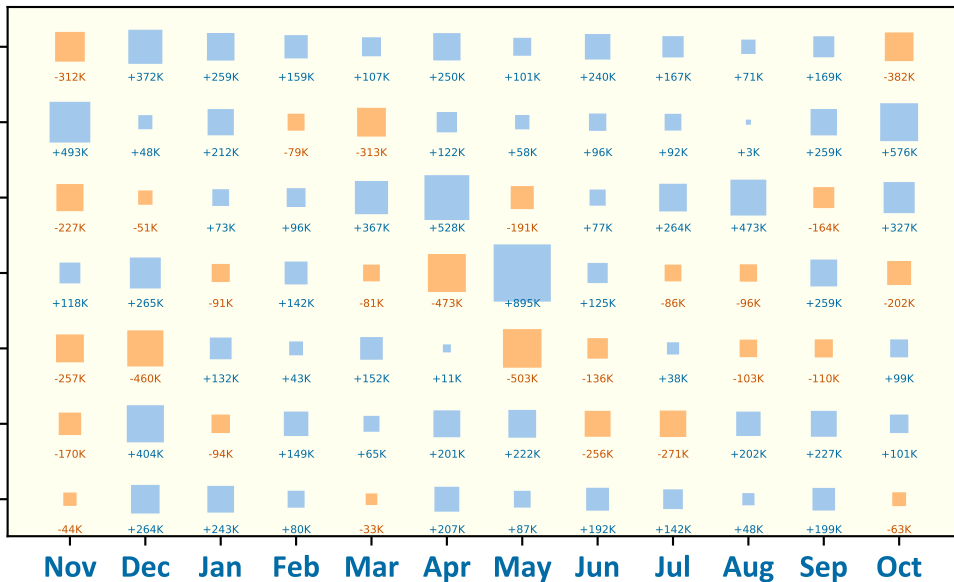

GGRT PPRF Normalized Distributions 2011-2018 Hinton Graph

2017-18 v 2016-17
 2016-17 v 15-2016
 2015-16 v 2014-15
 2014-15 v 2013-14
 2013-14 v 2012-13
 2012-13 v 2011-12
 2017-18 v 2015-18

Month-by-Month Year-to-Year Relative Value Increase/Blue or Decrease/Orange