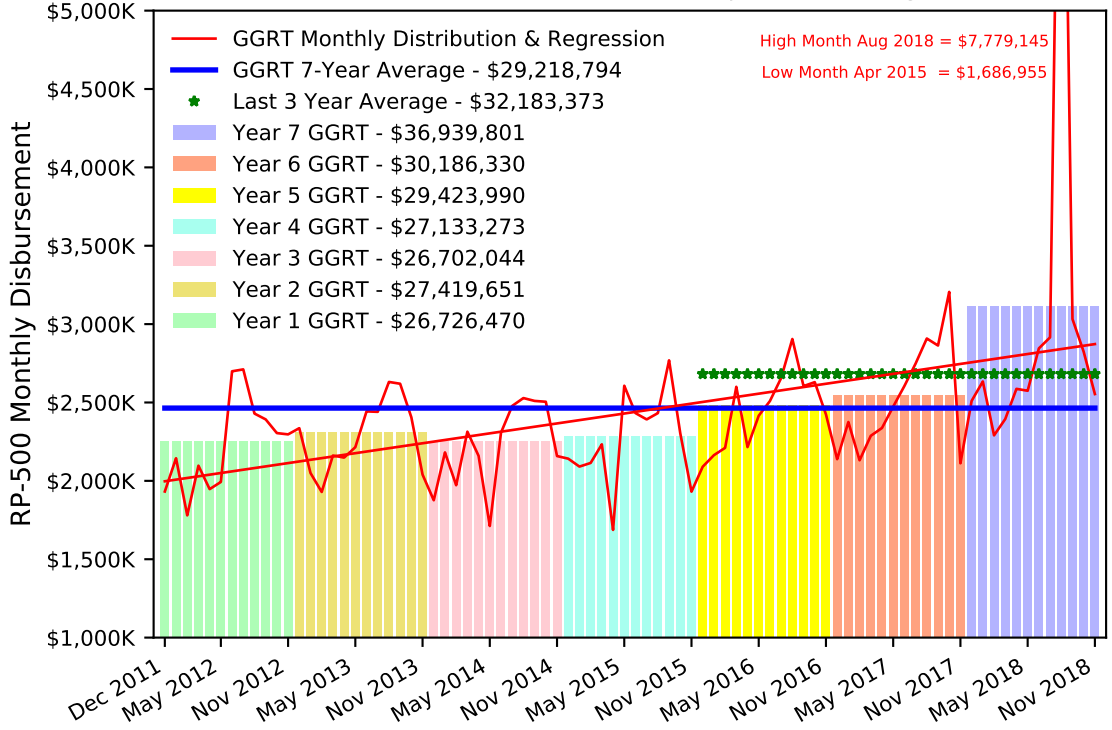

GGRT Actual Distributions for NMFA Public Project Revolving Fund (CRSPPR)

Tax & Rev Distributions for NMFA PPRF GGRT Share Last 84 Months Thru Nov 2018