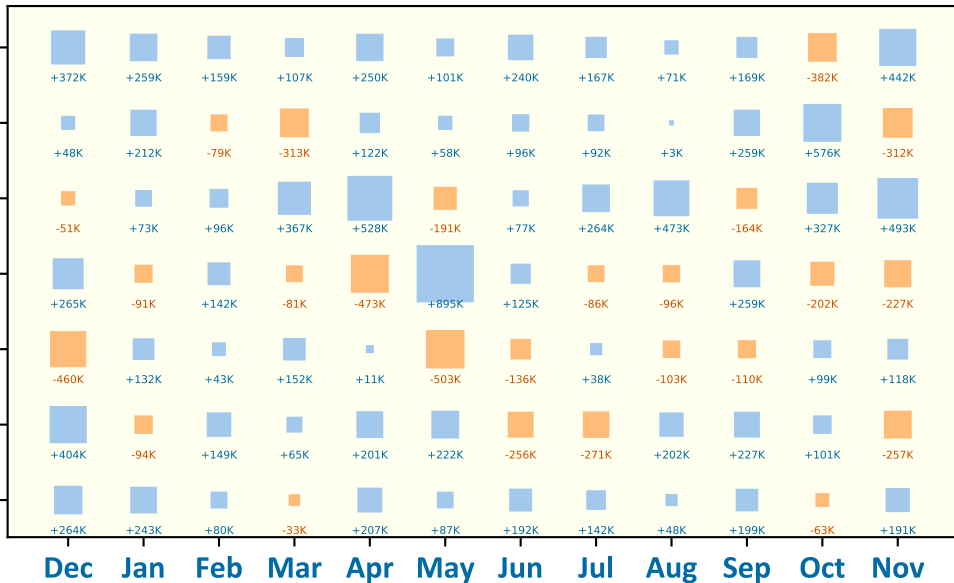

GGRT PPRF Normalized Distributions 2011-2018 Hinton Graph

2017-18 v 2016-17
 2016-17 v 15-2016
 2015-16 v 2014-15
 2014-15 v 2013-14
 2013-14 v 2012-13
 2012-13 v 2011-12
 2017-18 v 2015-18

Month-by-Month Year-to-Year Relative Value Increase/Blue or Decrease/Orange