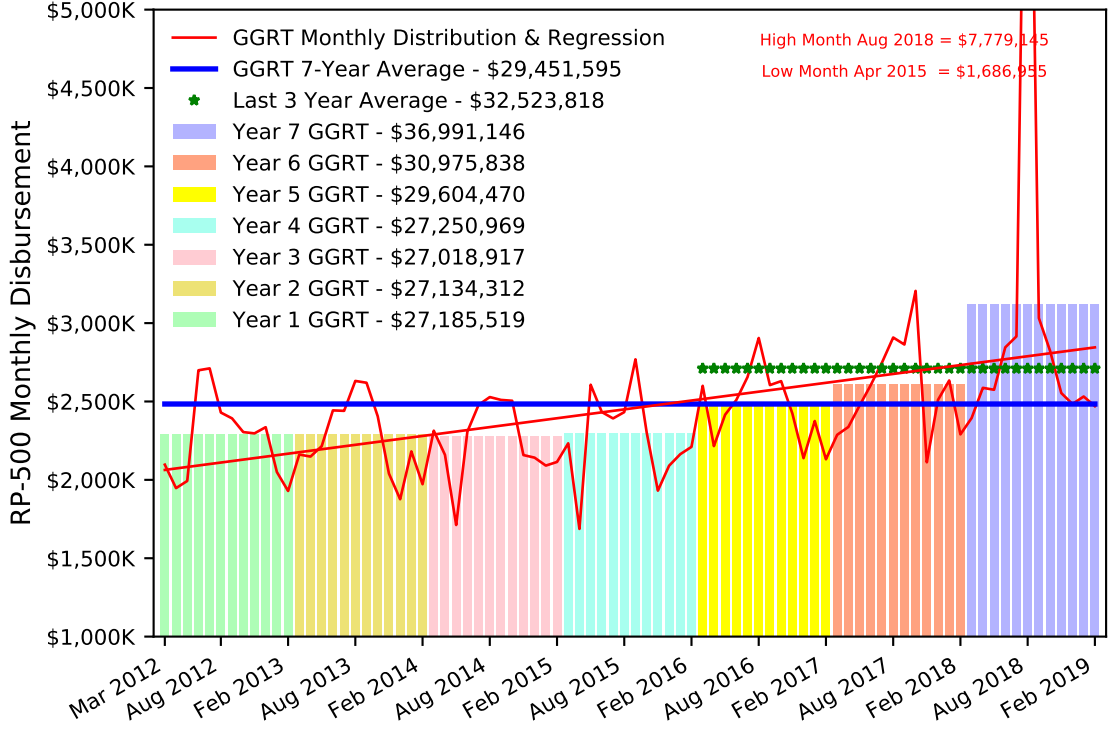

# GGRT Actual Distributions for NMFA Public Project Revolving Fund ( CRSPPR )

Tax & Rev Distributions for NMFA PPRF GGRT Share Last 84 Months Thru Feb 2019